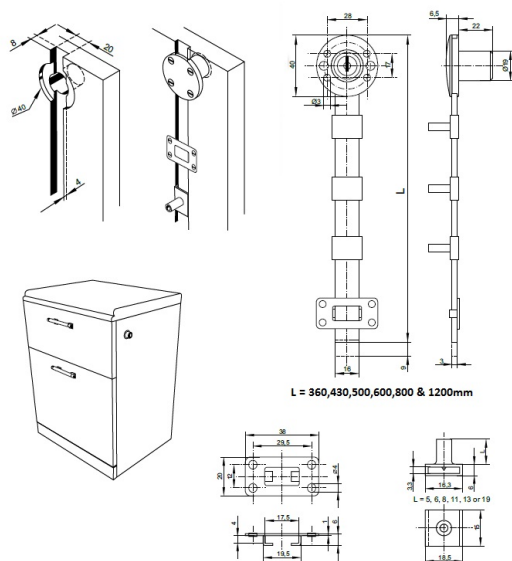

PRODUCT SHEET

Description:

Central Lock 851N/600mm, $\varnothing 19 \times 22$ mm, NPL, CK SISO, 13mm Pegs W/Screws

Item number:

14.01.328-0

Units	Box	Carton	HS Code	Barcode
Pcs.	24	120	8301300000	
				5704866033343